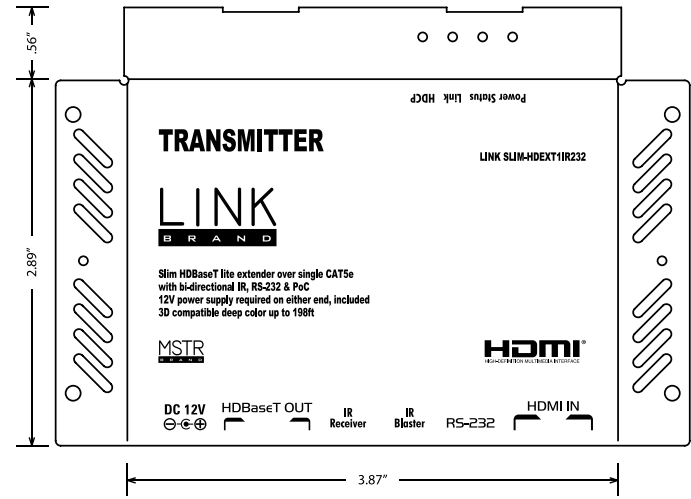

SLIM-HDEXT1R232

LINK
B R A N D

WWW.MSTRBRAND.COM