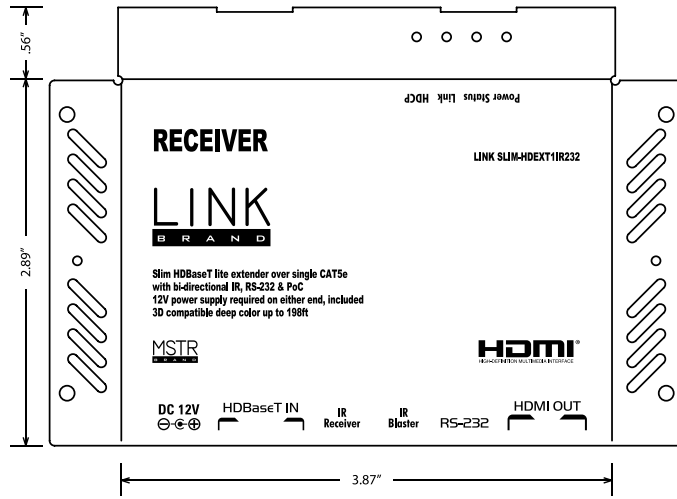

SLIM-HDEXT1R232

LINK
B R A N D

WWW.MSTRBRAND.COM