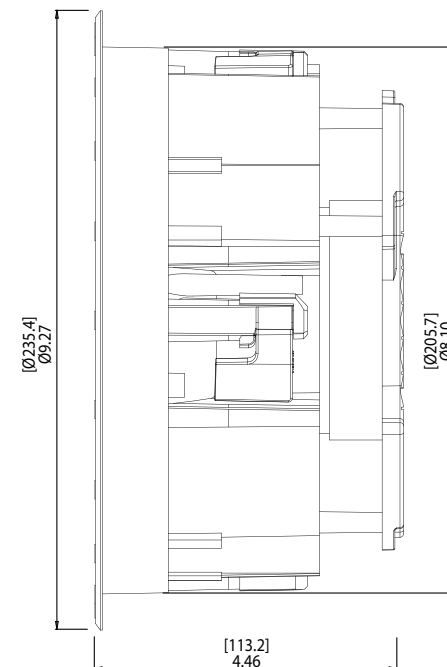

S6.5

S6.5

Speaker Type: In-ceiling, Zero Bezel

Tweeter: 1" XL Chambered Silk Dome, Pivoting

Impedance: 8 ohms

Sensitivity: 91dB

Finish Dimensions: Ø9.27" (235mm), 4.46" (113mm)

Woofer: 6.5" CarbonX Cone, Silhouette Surround

Power: 5-130 watts

Freq. Response: 45Hz-20KHz

EQ Adjustments: Contour Switch with -3, 0, +3

Cutout Dimension: Ø8.25" (210mm)

ELURA

SPEAKERS BY SONANCE®