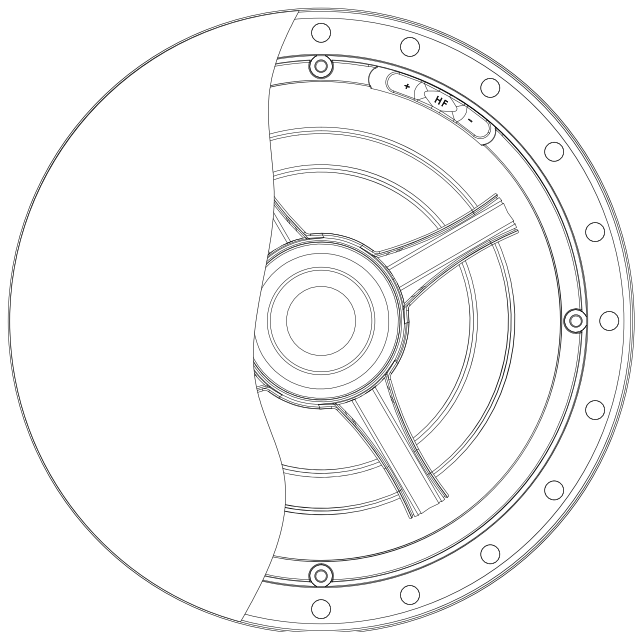

S6.5

S6.5

Speaker Type: In-ceiling, Zero Bezel

Tweeter: 1" XL Chambered Silk Dome, Pivoting

Impedance: 8 ohms

Sensitivity: 91dB

Finish Dimensions: Ø9.27" (235mm), 4.46" (113mm)

Woofer: 6.5" CarbonX Cone, Silhouette Surround

Power: 5-130 watts

Freq. Response: 45Hz-20KHz

EQ Adjustments: Contour Switch with -3, 0, +3

Cutout Dimension: Ø8.25" (210mm)

ELURA

SPEAKERS BY SONANCE®