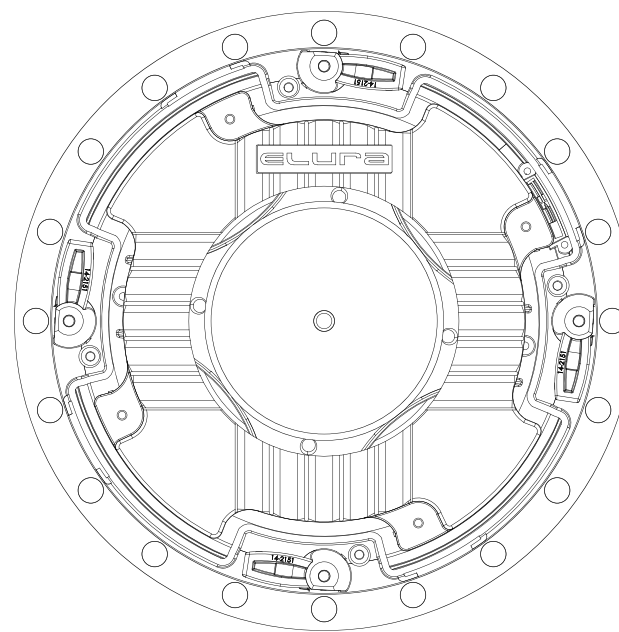

S6.5

S6.5

Speaker Type: In-ceiling, Zero Bezel

Tweeter: 1" XL Chambered Silk Dome, Pivoting

Impedance: 8 ohms

Sensitivity: 91dB

Finish Dimensions: Ø9.27" (235mm), 4.46" (113mm)

Woofer: 6.5" CarbonX Cone, Silhouette Surround

Power: 5-130 watts

Freq. Response: 45Hz-20KHz

EQ Adjustments: Contour Switch with -3, 0, +3

Cutout Dimension: Ø8.25" (210mm)

ELURA

SPEAKERS BY SONANCE®