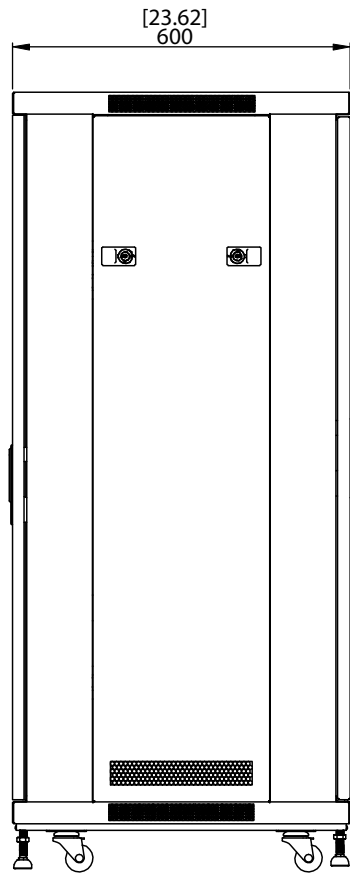

ER27

FRONT

SIDE

BACK

CUT-OPEN

TOP

RACK
B R A N D

WWW.RACKBRAND.COM

- 27 SPACE RACK W/ ACTIVE COOLING
- SOLID BLANKS FOR CHIMNEY EFFECT
- 5X2 SPACE SHELVES
- 5X2 SPACE BLANKS
- ALL PANELS LOCKABLE W/ INCLUDED LOCK
- LOCKING CASTORS AND STABILIZERS