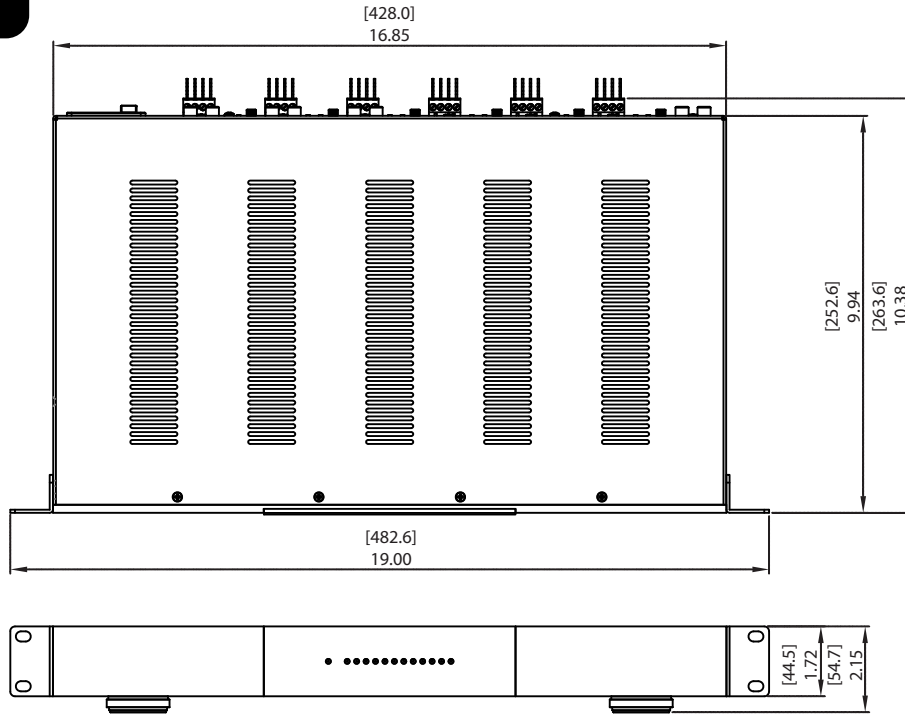

AMP50/12

AMPLIFIER SPECIFICATIONS

AMP50/12

Number of Channels: 12

Power Output: 50 watt @ 4 ohm Stereo, 100 watts @ 8 ohm bridged

Crossover: High, Low & Full Range

Inputs: 2 Global Inputs

Outputs: 3 Stereo Output (On Channels 1, 2 & 3)

Trigger: 12 Volts In/Out

Dimensions: 19.00" x 2.15" x 10.38"

Rack Unit: 1U Chassis

ELURA

SOUND + PERFORMANCE