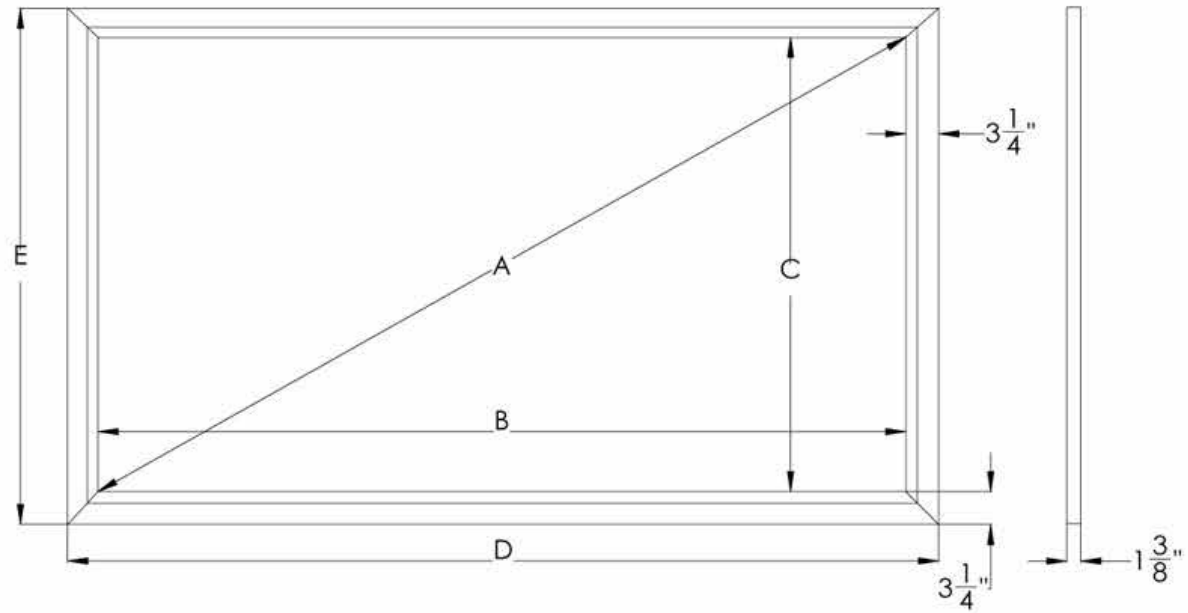

FIX-133-W

Diagonal	A	133.0000"
Width	B	116.0625"
Height	C	65.3125"
Total Width	D	122.5625"
Total Height	E	71.8125"

Aspect Ratio 16:9
Material Matte White 1.0